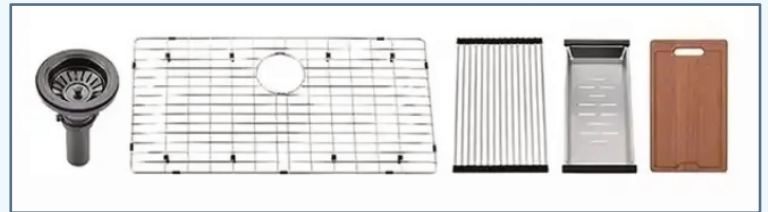

couleur/color
calibre/gauge

nano noir/nano black

16

dimensions

33 × 22 × 10" / 83.3 × 55.9 × 25.4 cm

matériel/material

acier inoxydable 304 / 304 stainless steel

type d'installation/
installation type

sur plan ou sous-plan /
countertop or undermount

accessoires inclus/accessories included

égouttoir, planche à découper, passoire, égouttoir à vaisselle, et grille inférieure en acier inoxydable/black drainer, cutting board, colander, dish rack, and a stainless steel bottom grid